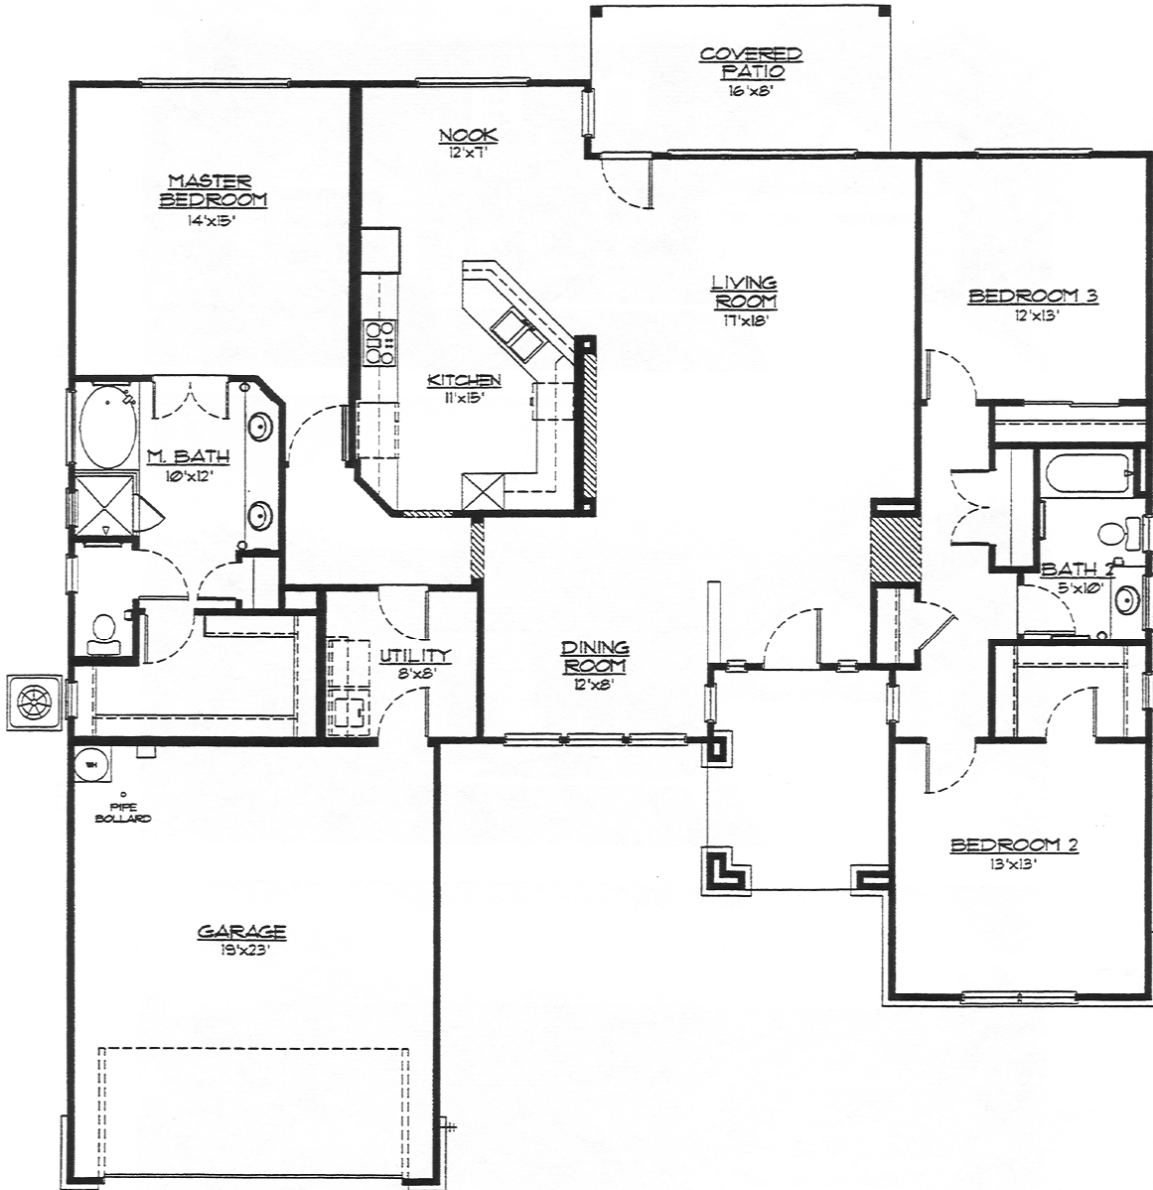

# THE BOWIE 10234 B/L

• Approximate Livable Area - 2,127 Sq.Ft.

Call Sun City Texas by Del Webb at 1-800-833-5932 or 512-931-6900.

Due to normal construction tolerances, square footage may vary from those shown on floorplans. Floorplan illustrations are artists' conceptions and are not intended to show specific detailing. Model representations and options subject to change without notice.