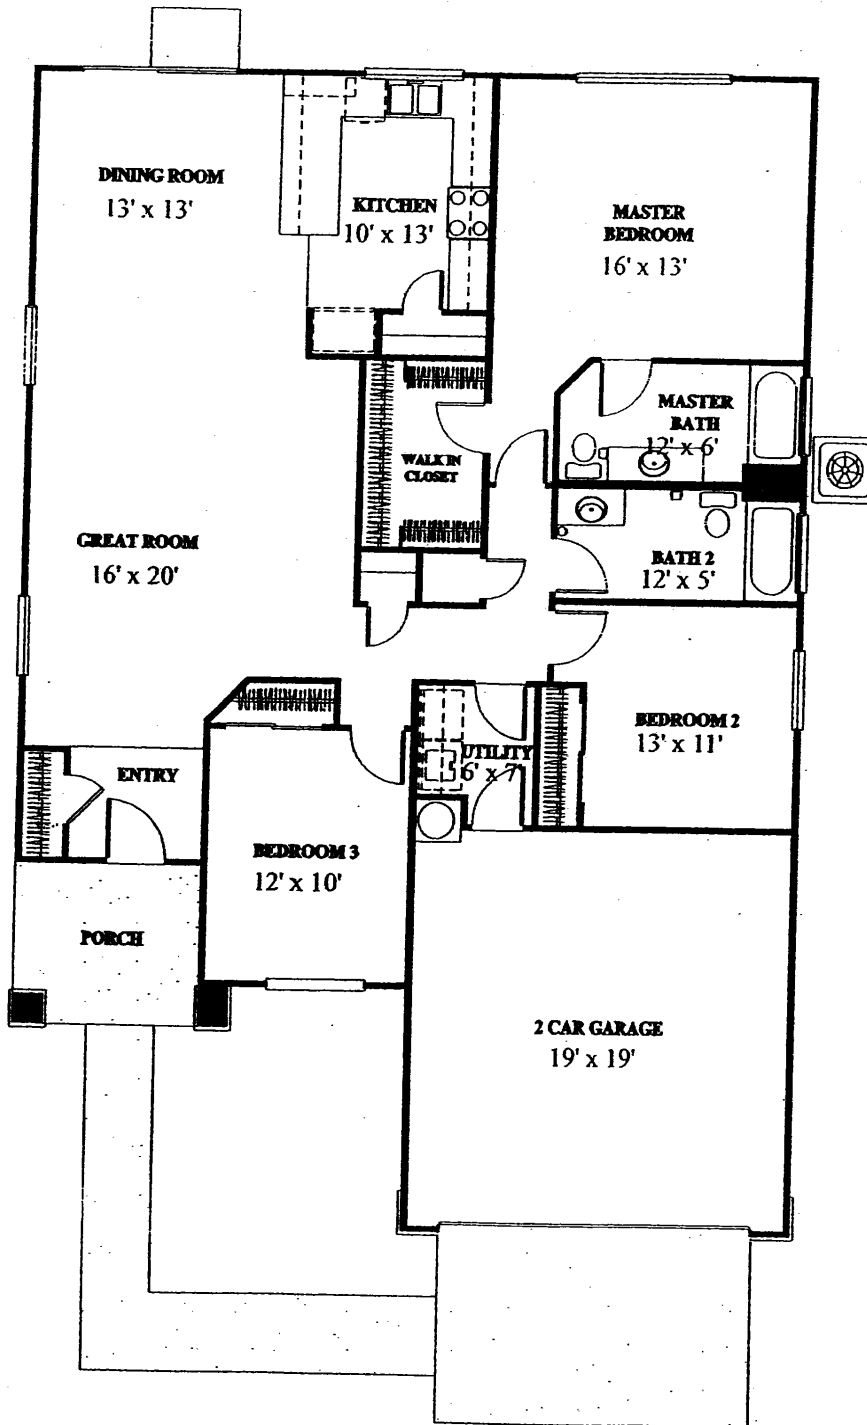

The Lamar 10202

Approximate Livable Area - 1,622 Sq. Ft.

Call Sun City Texas by Del Webb at 1-800-833-5932 or 512-931-6900

Due to normal construction tolerances, square footage may vary from those shown on floorplans. Floorplan illustrations are artists' conceptions and are not intended to show specific detailing. Model representations and options subject to change without notice.